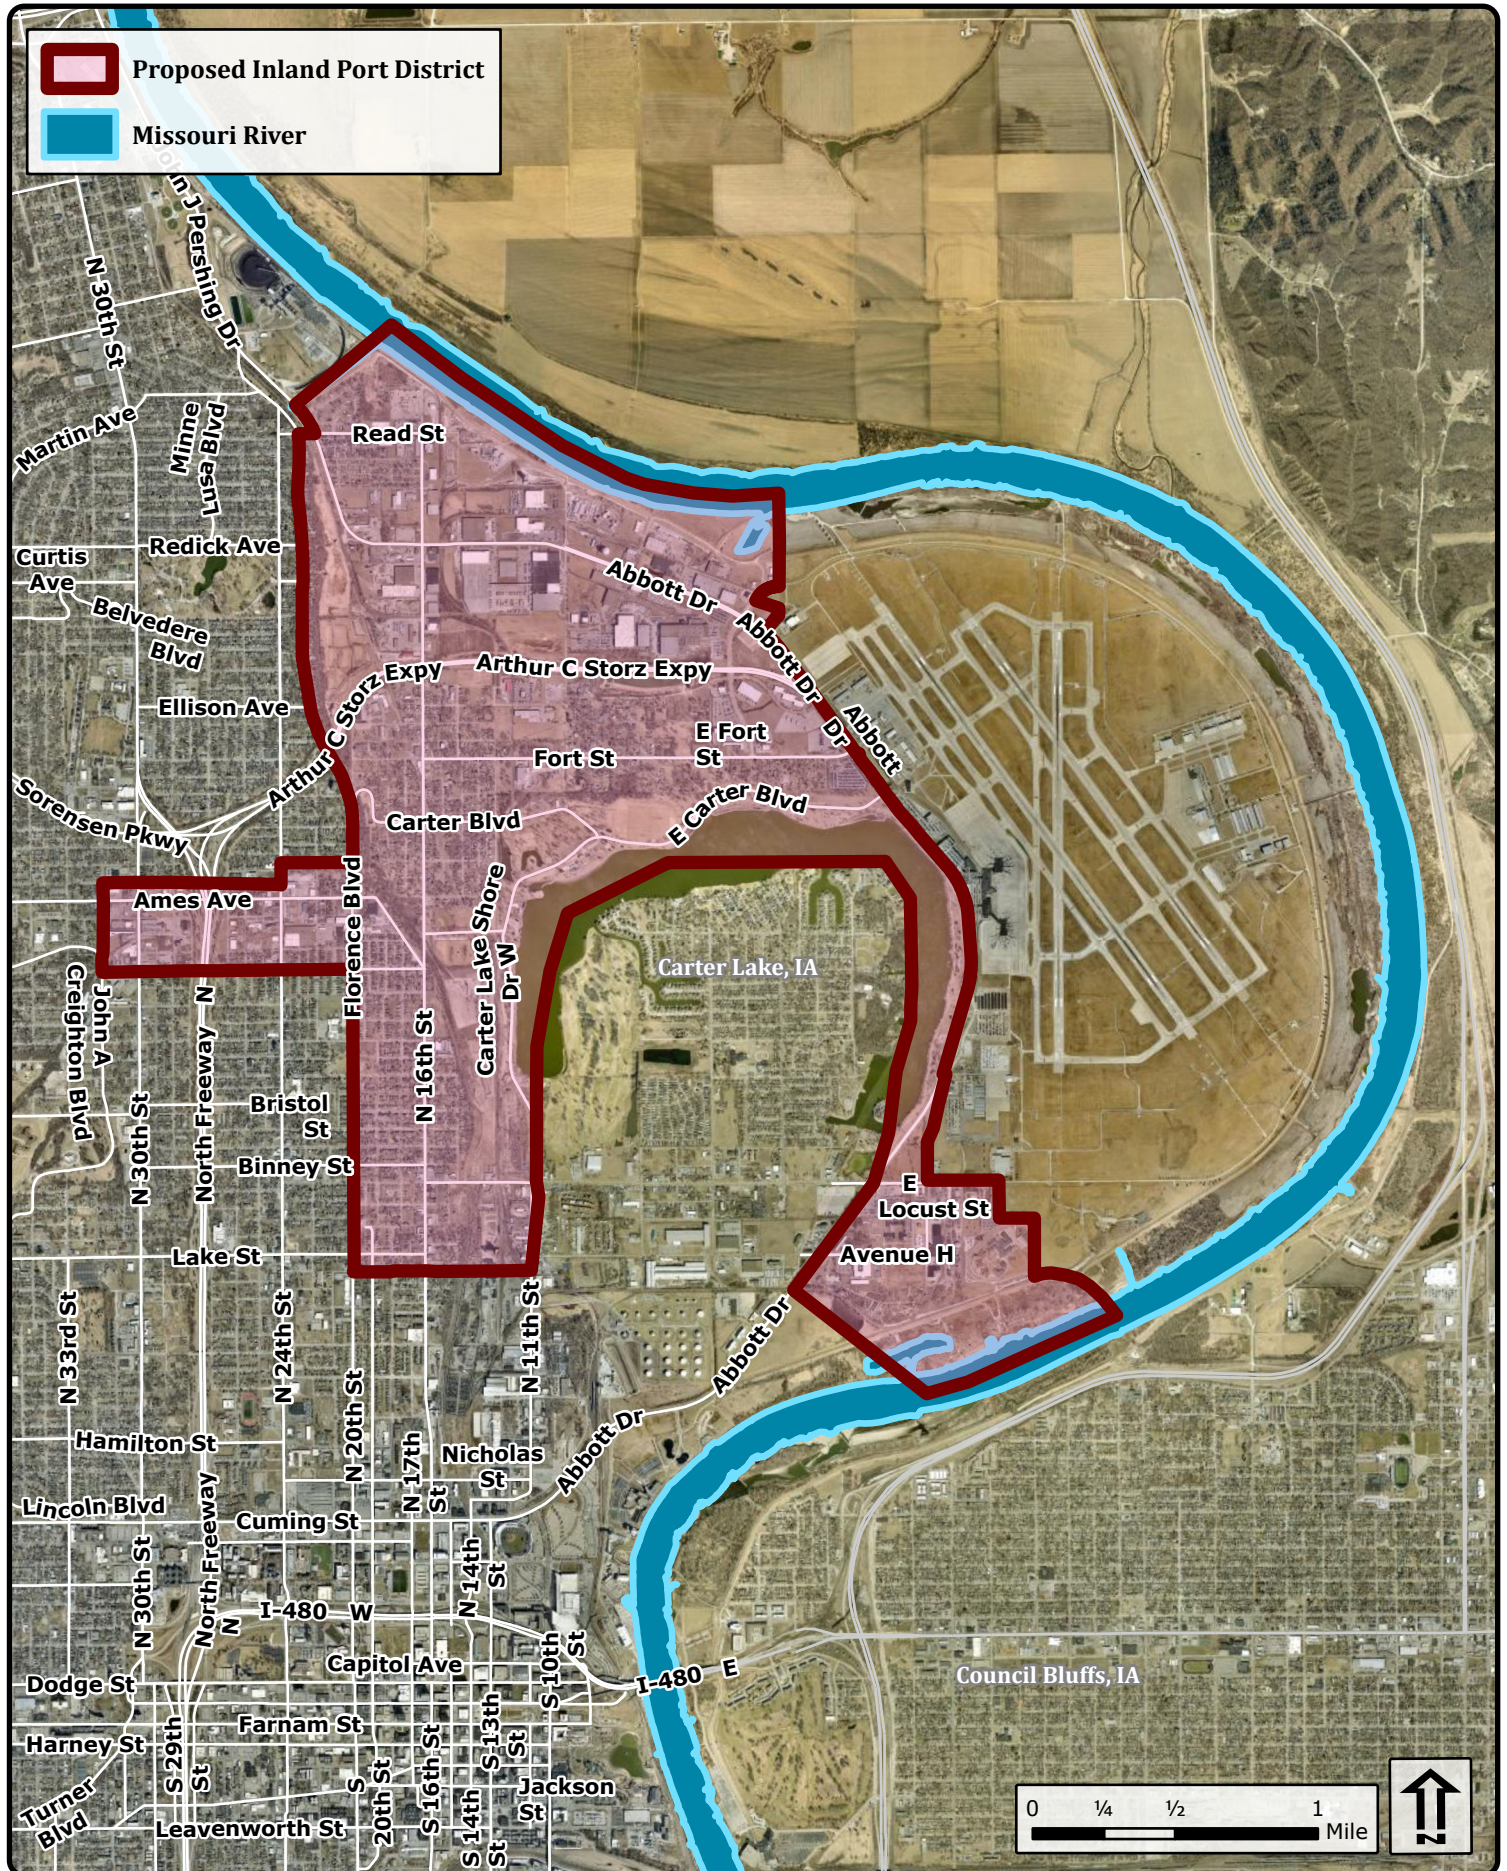

CITY OF OMAHA Inland Port Designation

Map created December 15, 2023

CITY OF OMAHA - Inland Port Designation Proximity to the Missouri River

Map created December 15, 2023