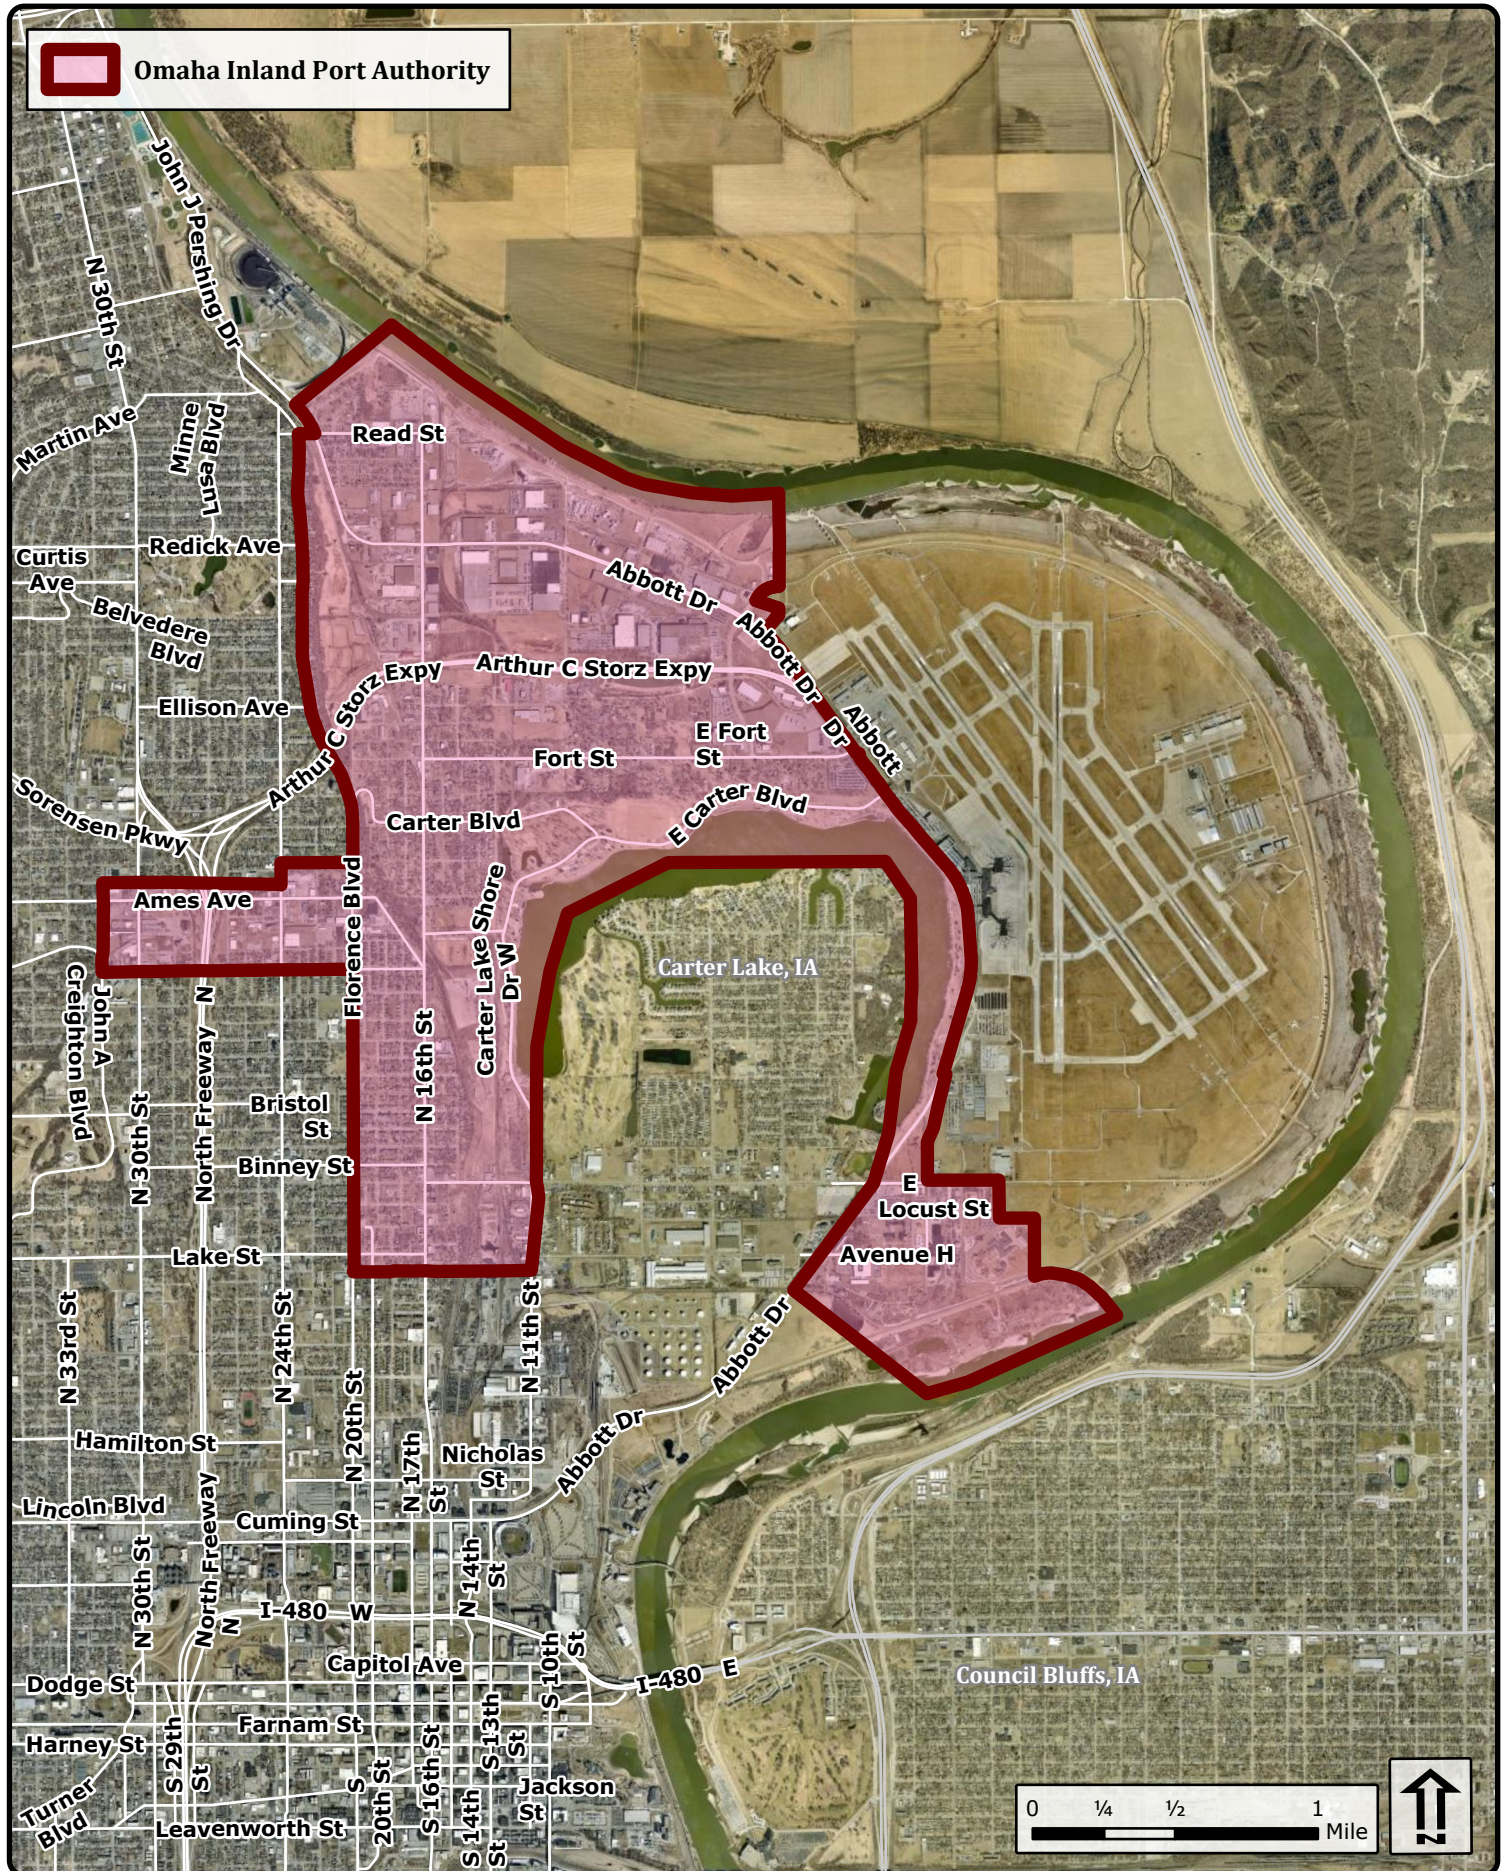

CITY OF OMAHA Inland Port Designation

Map created December 15, 2023

CITY OF OMAHA - Inland Port Designation Proximity to the Missouri River

Map created December 15, 2023